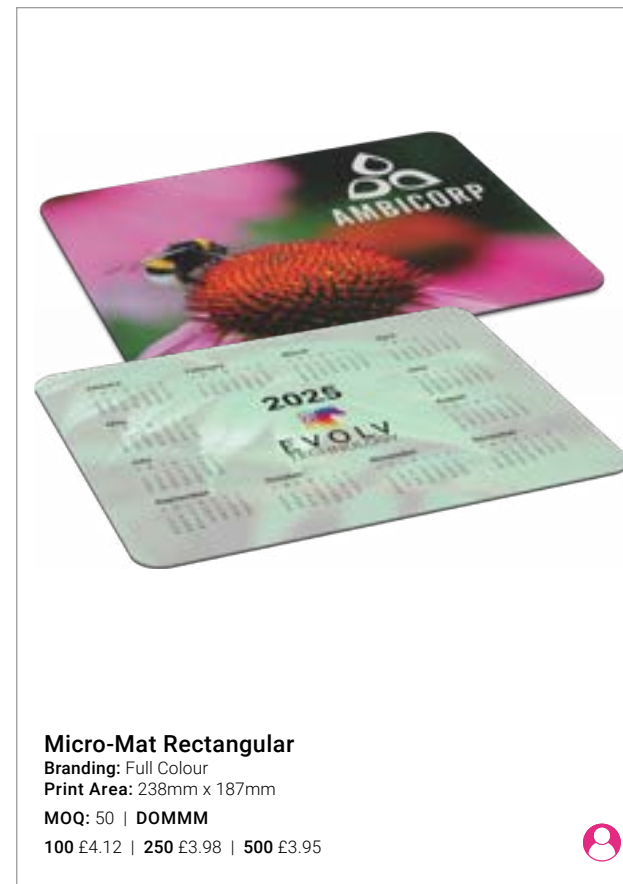

Micro-Mat Rectangular

Branding: Full Colour
Print Area: 238mm x 187mm

MOQ: 50 | **DOMMM**

100 £4.12 | 250 £3.98 | 500 £3.95