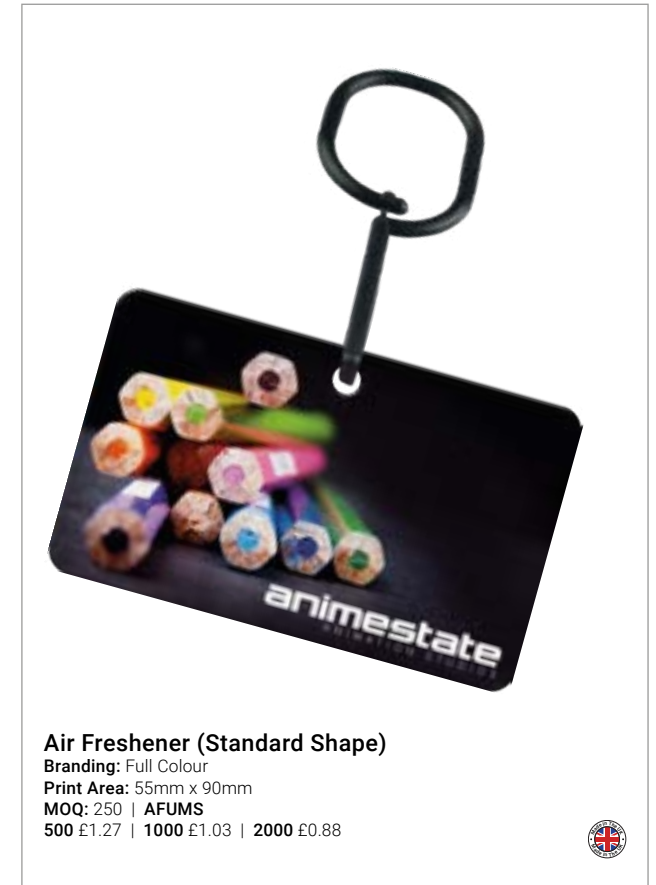

Air Freshener (Standard Shape)

Branding: Full Colour
Print Area: 55mm x 90mm
MOQ: 250 | AFUMS
500 £1.27 | 1000 £1.03 | 2000 £0.88