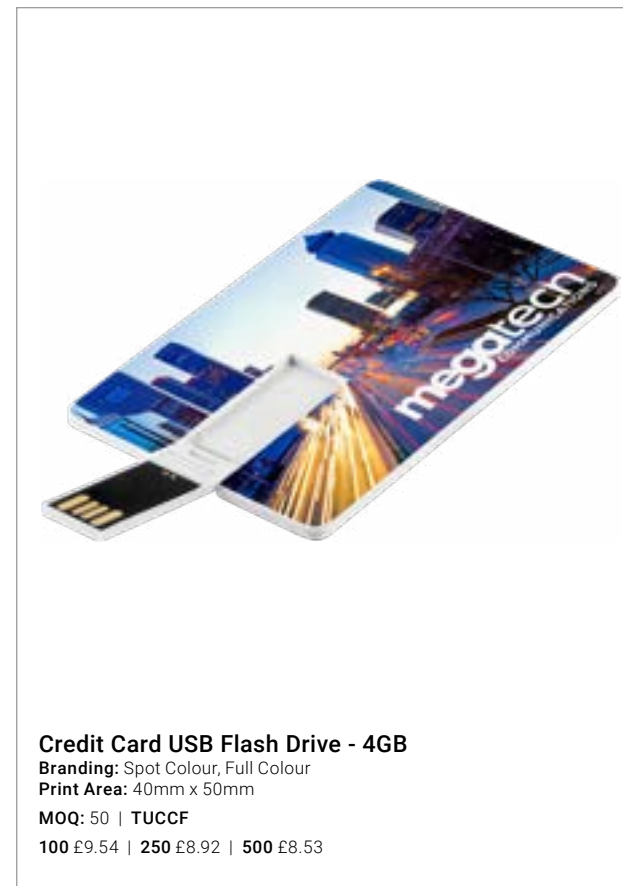

Twister USB Express - 4GB
Branding: Spot Colour, Full Colour, Doming, Laser Engraving
Print Area: 28mm x 15mm
MOQ: 50 | TUETS
100 £4.34 | **250** £4.02 | **500** £3.94

Twister USB - 16GB
Branding: Spot Colour, Laser Engraving
Print Area: 25mm x 12mm
MOQ: 100 | ATUC16
250 £3.53 | **500** £3.53 | **1000** £3.53