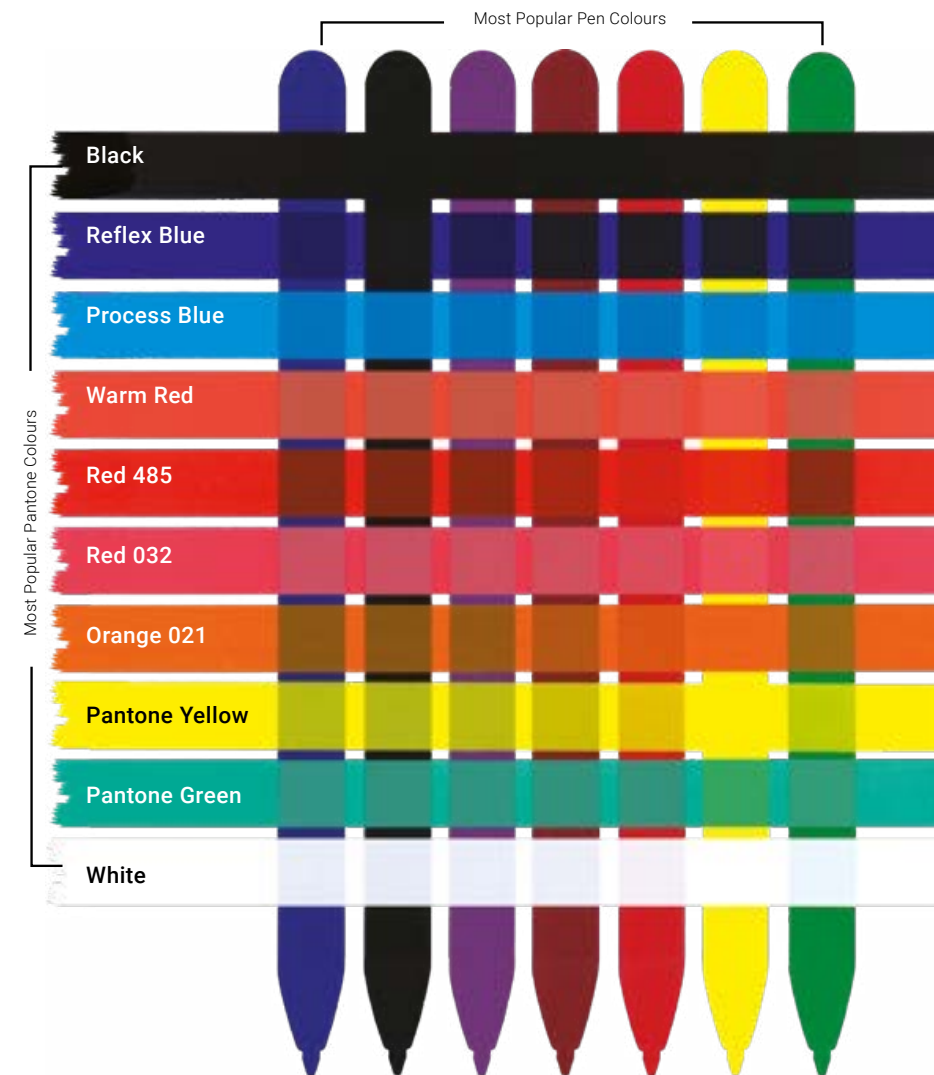

on different coloured substrates. The final stage, the printing of this page, was produced using conventional litho CMYK separations and this system, whilst not ideal, is the only feasible method for reproducing such a wide variety of colour effects. Therefore the colours achieved should not be taken as precisely correct but they are very close to the original screen printed swatch and, as such, can be safely used as a guide.

Clearly, having to print Pantone colours on anything other than white is less than ideal. In reality, we usually modify colour matches to increase their opacity when overprinting non-white materials but this will always result in straying from the original Pantone reference. The resultant image may appear better than if an unmodified ink was used but it will never be an accurate Pantone match. In all cases, the colour will lose its clarity (brightness) by making it more opaque.

Metallic inks (gold and silver) have a reduced life due to their formulation. No guarantee for adhesion, chemical resistance (including perspiration) or abrasion resistance can be given on these colours. Some products can be over-varnished (at additional cost) to protect metallic colours and this should be requested in writing at the time of placing the order.