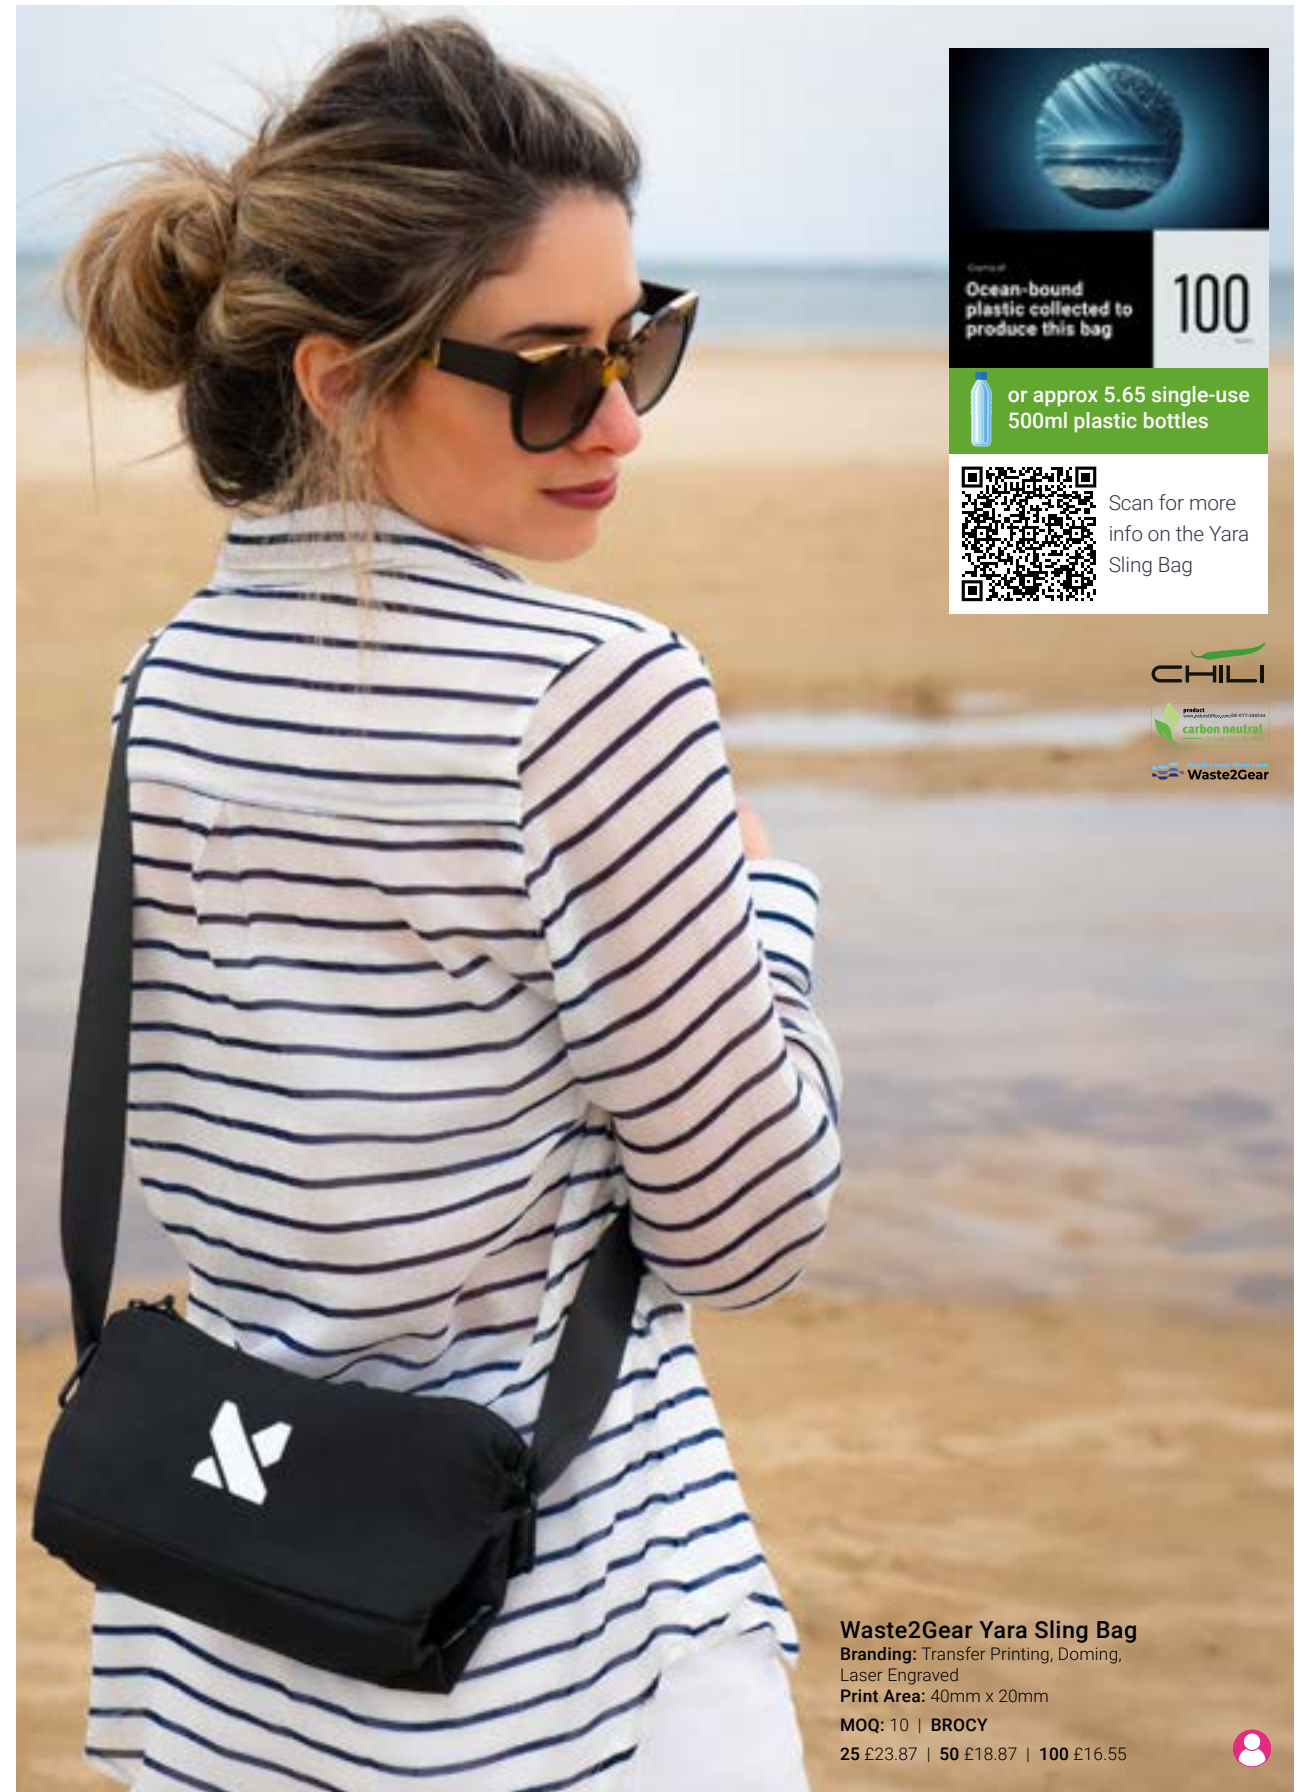

or approx 22.5 single-use 500ml plastic bottles

Scan for more info on the Onda Roll Up Computer Bag

Available in Blue

Bags

Amount of Ocean-bound plastic collected to produce this bag **100**

or approx 5.65 single-use 500ml plastic bottles