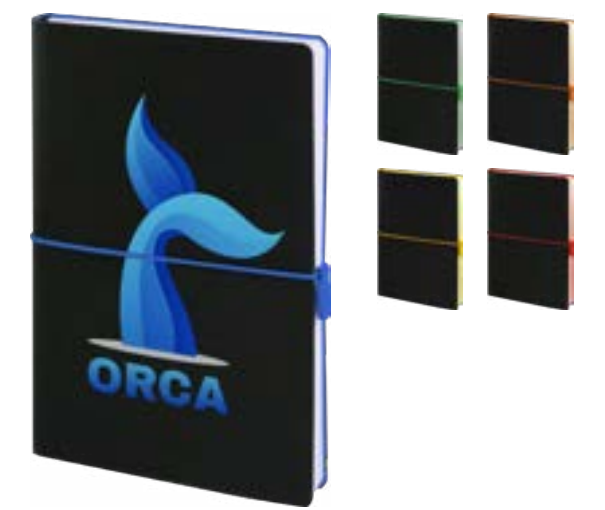

Duro A5 Notebook
Branding: Spot Colour, Full Colour
Print Area: 90mm x 150mm
MOQ: 50 | NBDRM
100 £5.40 | 250 £4.91 | 500 £4.65