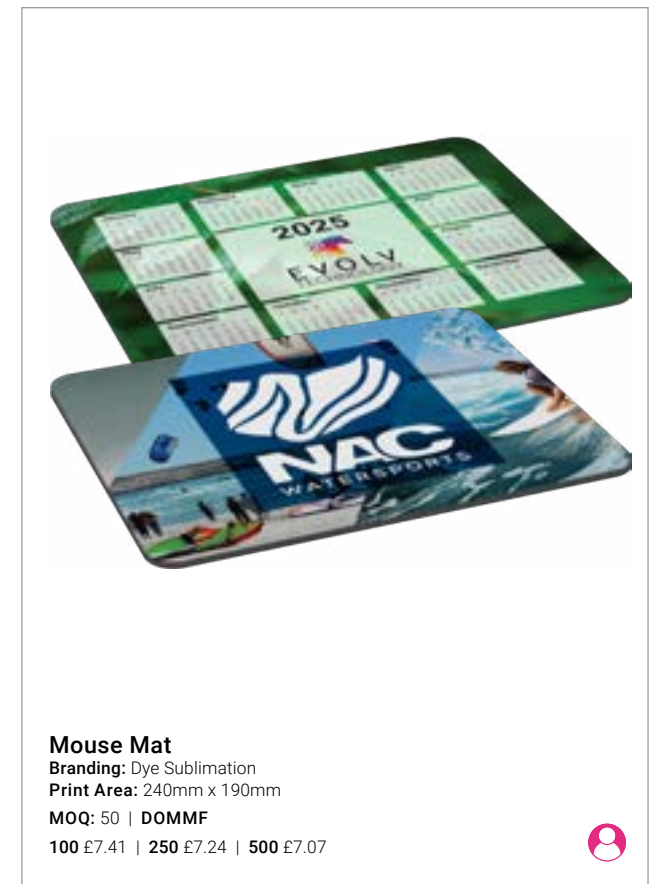

Mouse Mat

Branding: Dye Sublimation
Print Area: 240mm x 190mm

MOQ: 50 | **DOMMF**

100 £7.41 | 250 £7.24 | 500 £7.07