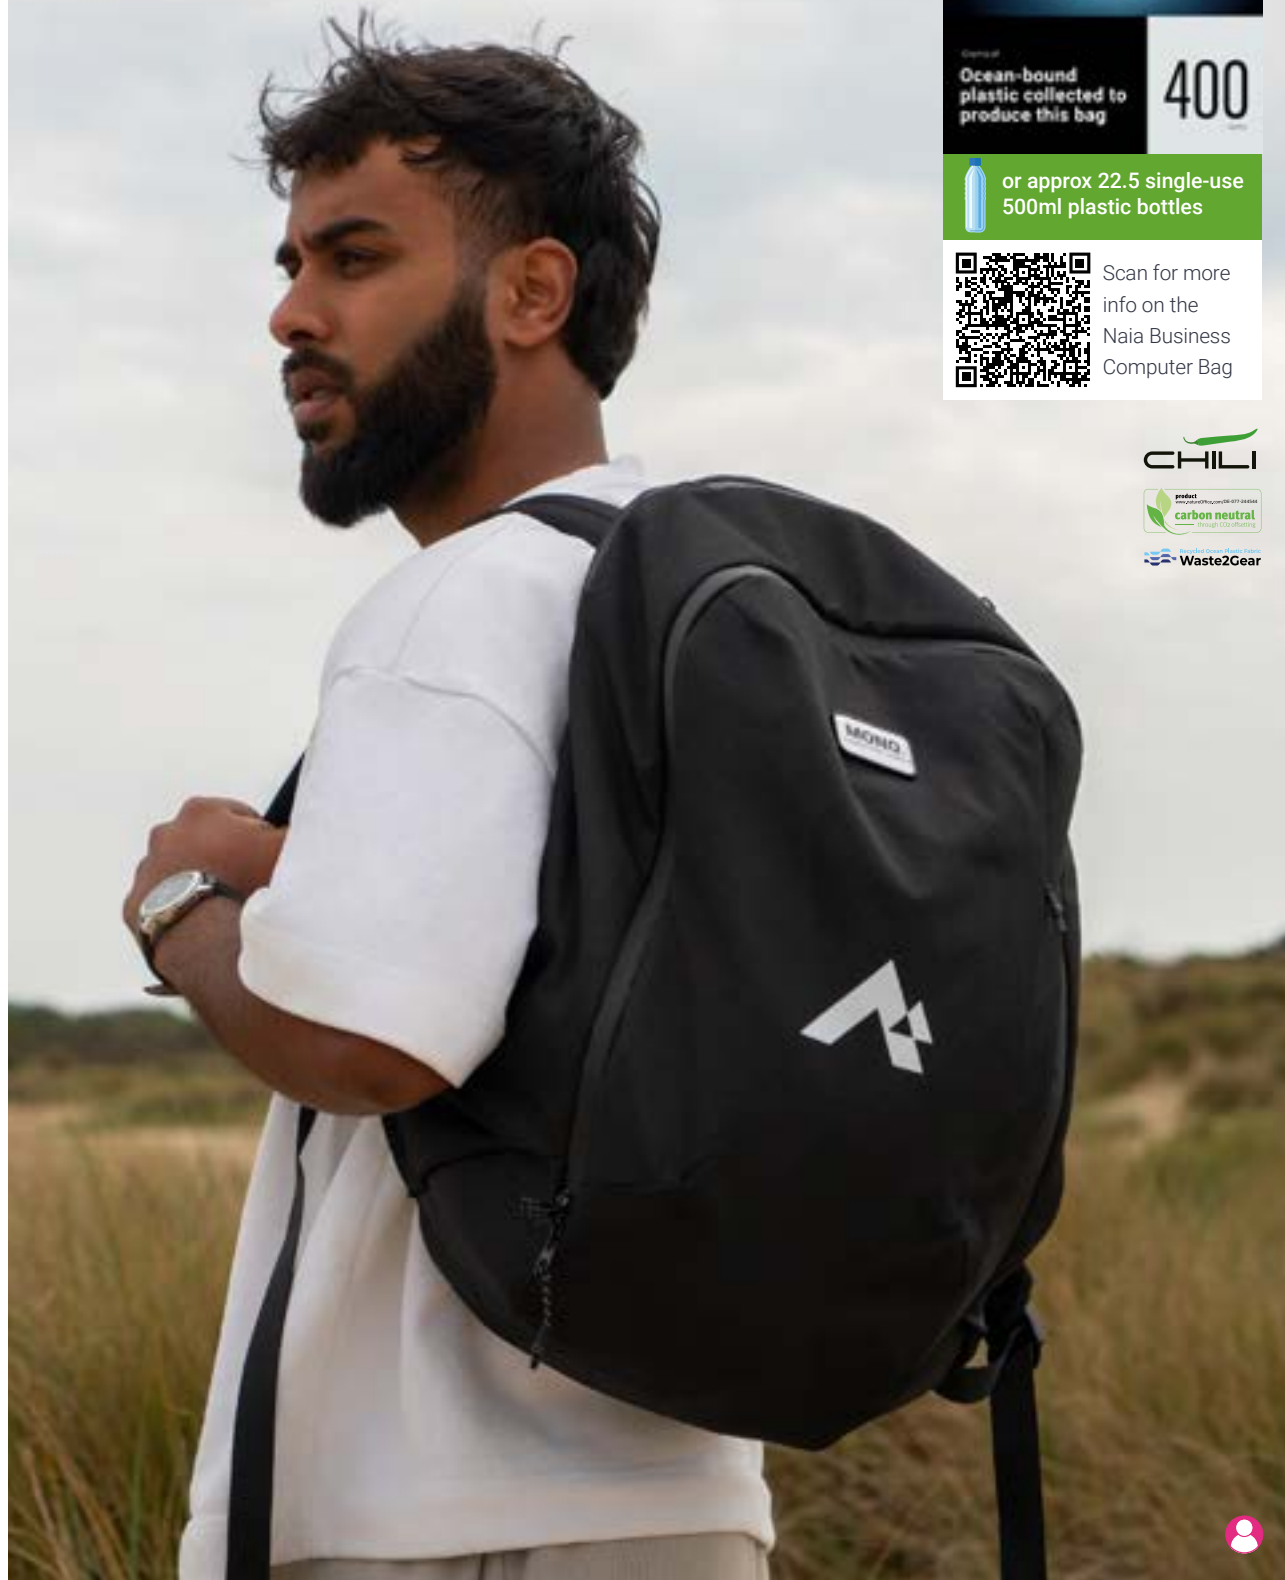

Waste2Gear Naia Business

Computer Bag

Branding: Transfer Printing, Doming,
Laser Engraved

Print Area: 40mm x 20mm

MOQ: 10 | BROCN

25 £57.74 | 50 £45.97 | 100 £40.27

Equivalent
Ocean-bound
plastic collected to
produce this bag

400

or approx 22.5 single-use
500ml plastic bottles

Scan for more
info on the
Naia Business
Computer Bag

CHILI

product
carbon neutral
through CO₂ offsetting

Recycled Ocean Plastic Fabric
Waste2Gear

Equivalent
Ocean-bound
plastic collected to
produce this bag

180

or approx 10.1 single-use
500ml plastic bottles

Scan for more
info on the Neo
M Shopper

CHILI

product
carbon neutral
through CO₂ offsetting

Recycled Ocean Plastic Fabric
Waste2Gear

Waste2Gear Neo M, Shopper

Branding: Transfer Printing, Doming,
Laser Engraved

Print Area: 40mm x 20mm

MOQ: 10 | BROCE

25 £14.08 | 50 £11.03 | 100 £9.70