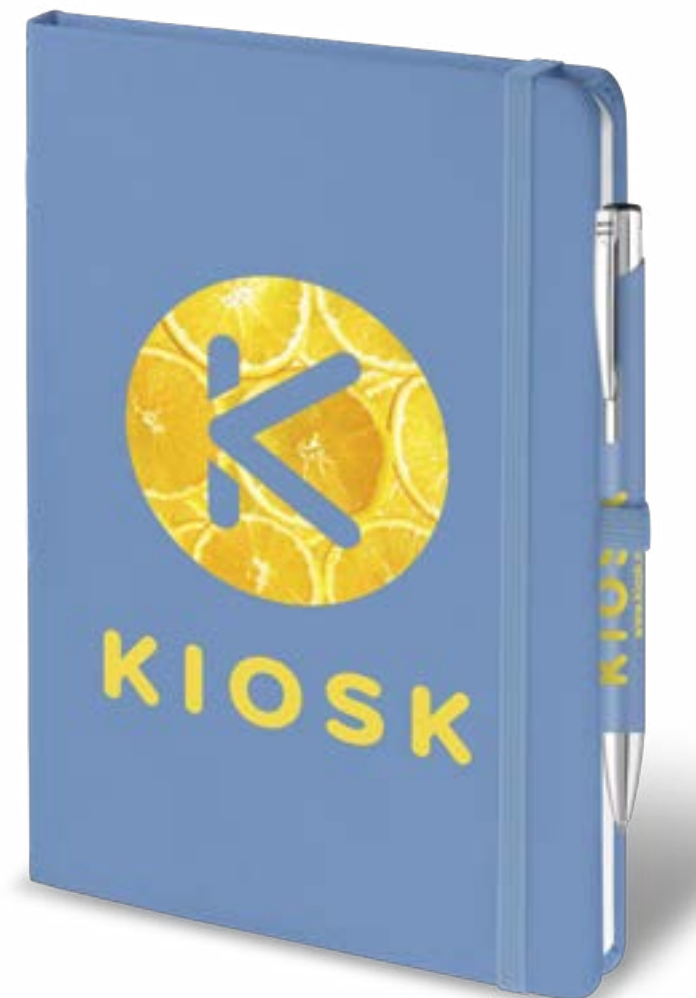

mööd® COLLECTION

Mood® Duo
Branding: Spot Colour, Full Colour
Print Areas:
Spot Colour: 100mm x 195mm
Full Colour: 136mm x 206mm

Mood Duo Full Colour
MOQ: 50 | **MOODDUO-FC**
100 £7.07 | **250** £6.55 | **500** £6.37

Mood Duo Spot Colour
MOQ: 50 | **MOODDUO-SC**
100 £5.55 | **250** £4.93 | **500** £4.76

Mood® Softfeel A5 Notebook
Branding: Spot Colour, Full Colour, Standard Debossing, De-Doming, Digital Emboss, Digital Transfer, Foil Blocking, Spot UV, Debossing, Direct Digital Print

Print Areas:
Spot Colour: 100mm x 195mm
Full Colour: 136mm x 206mm
Debossing: 80mm x 70mm
Dimensions: 141mm x 212mm
MOQ: 50 | **DNB5M**
100 £3.86 | **250** £3.71 | **500** £3.67

Unless otherwise stated, prices include a one colour print. Origination, carriage and VAT charged as extra. Images are not colour-accurate - always ask for a sample.