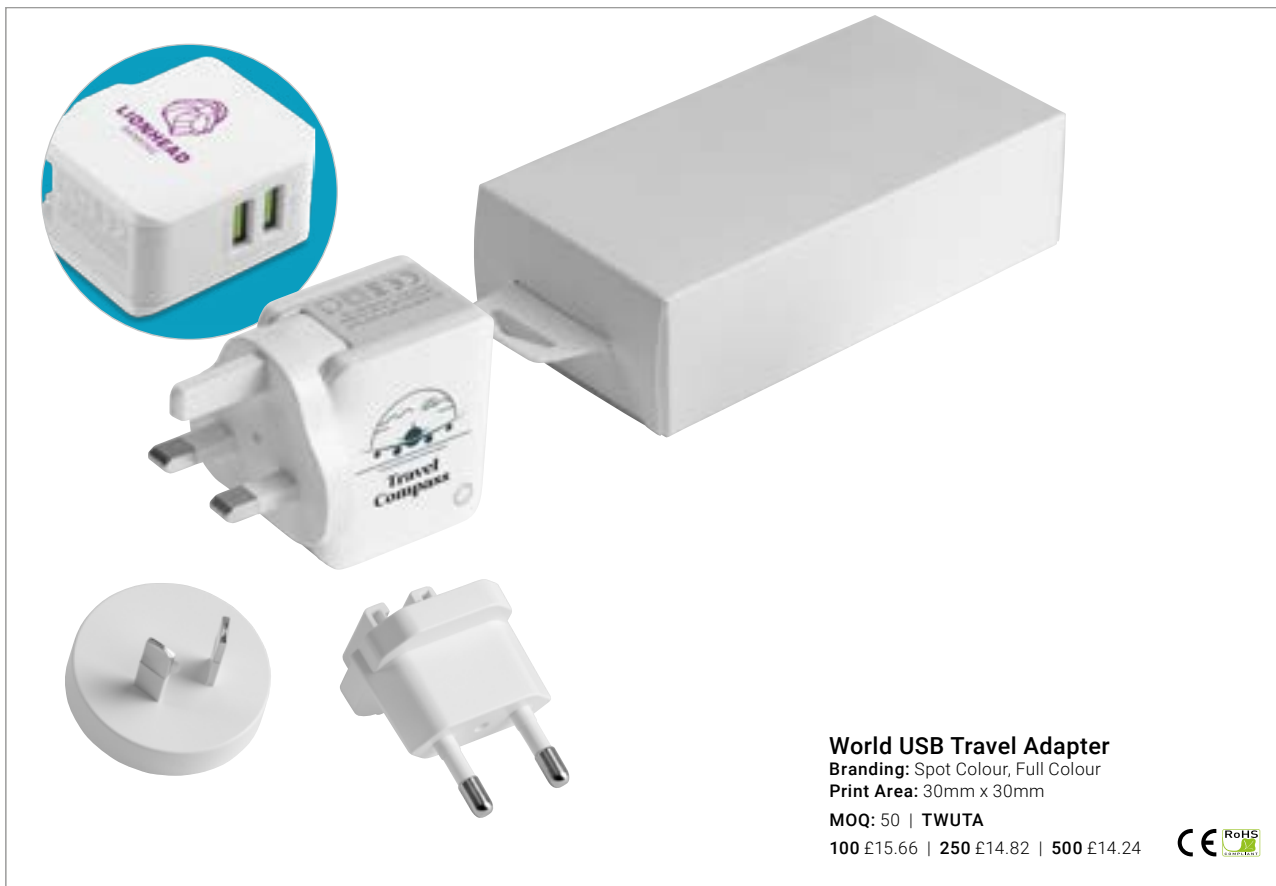

Sprint Charging Cable
Branding: Spot Colour, Full Colour
Print Area: 30mm x 30mm
MOQ: 50 | TSTCC
100 £7.67 | **250** £7.10 | **500** £6.76

World USB Travel Adapter
Branding: Spot Colour, Full Colour
Print Area: 30mm x 30mm
MOQ: 50 | TWUTA
100 £15.66 | **250** £14.82 | **500** £14.24