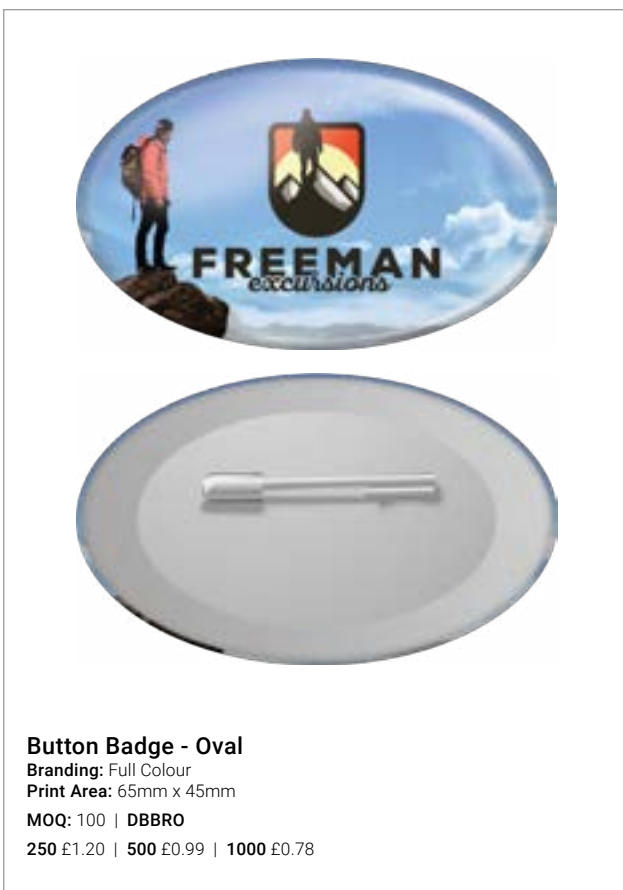

Button Badge - Round 37mm
Branding: Full Colour
Print Area: 37mm x 37mm
MOQ: 100 | DBBRS
250 £0.67 | 500 £0.58 | 1000 £0.50

Button Badge - Oval
Branding: Full Colour
Print Area: 65mm x 45mm
MOQ: 100 | DBBRO
250 £1.20 | 500 £0.99 | 1000 £0.78