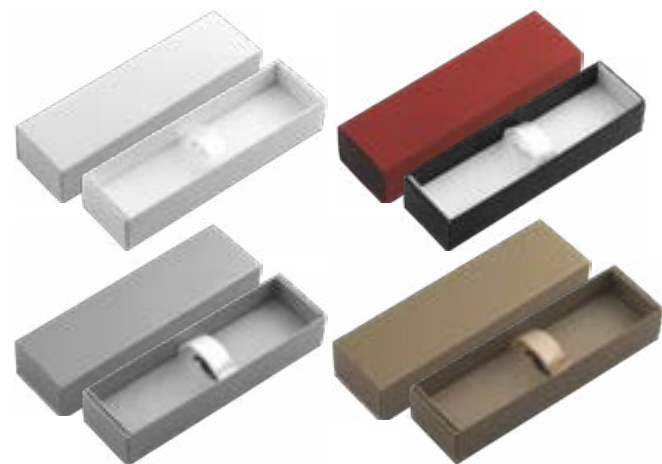

PB35 Presentation Box
Branding: None (Plain Stock), Full Colour (Sleeve)
Print Area: 170mm x 176mm
MOQ: 50 | **APB35B**
100 £1.32 | **250** £1.32 | **500** £1.32

PB27 Presentation Box
Branding: None (Plain Stock)
Print Area: Not Applicable
MOQ: 25 | **APB27D**
50 £1.12 | **100** £1.12 | **250** £1.12