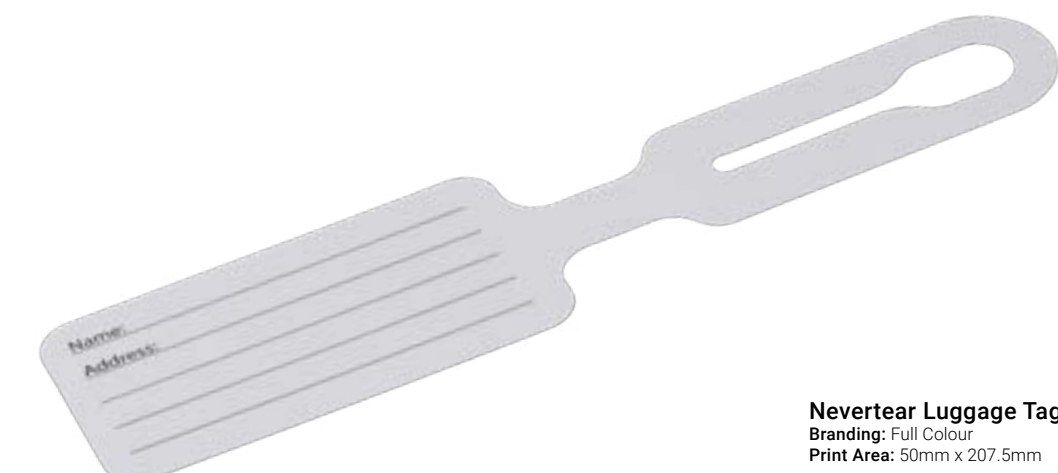

Nevertear Luggage Tag

Branding: Full Colour
Print Area: 50mm x 207.5mm
MOQ: 250 | **TLLTN**
250 £0.88 | 500 £0.69 | 1000 £0.60