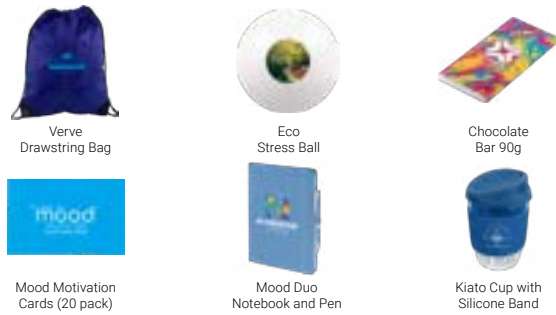

Products Included

Genie Pack WELLBEING MAGNA 04

Branding: Various
MOQ: 25 | GENIE-WBM04
50 £66.17 | 100 £57.24 | 250 £53.60