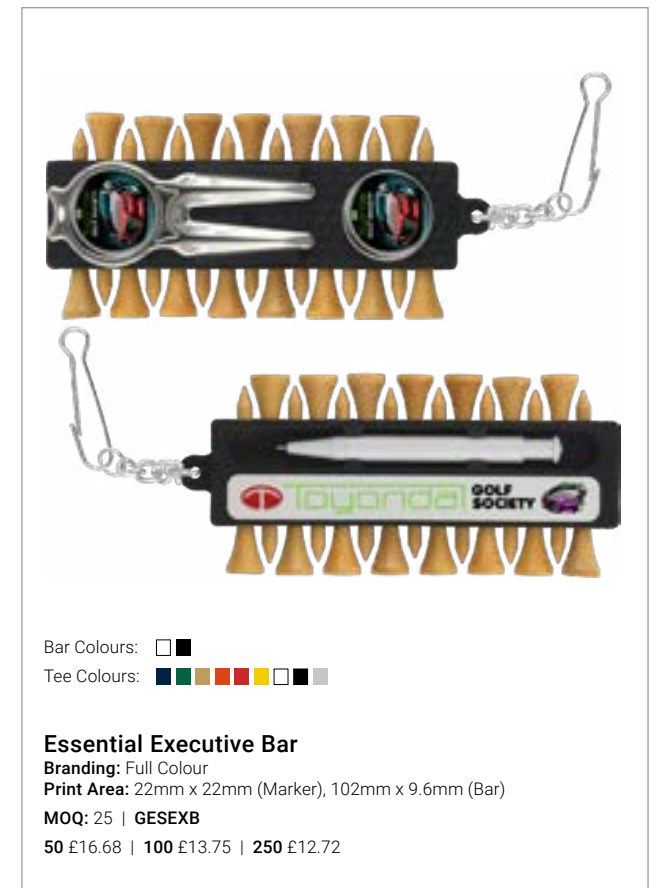

Bar Colours: ☐ ☐ ☐
Tee Colours: ☐ ☐ ☐ ☐ ☐ ☐ ☐ ☐ ☐ ☐

Essential Executive Bar

Branding: Full Colour
Print Area: 22mm x 22mm (Marker), 102mm x 9.6mm (Bar)
MOQ: 25 | GESEXB
50 £16.68 | 100 £13.75 | 250 £12.72